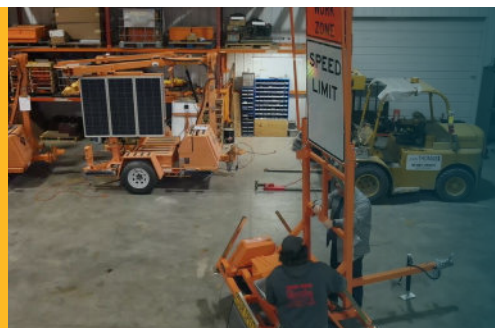

THE SPEEDSAFE 20/20

Radar Speed Trailer

MODEL: TRAILER

INCREASE SPEED AWARENESS TO INCREASE SAFETY

The SpeedSafe 20/20 is a portable radar speed sign that alerts drivers about their speed to remind them to slow down. This traffic calming device is designed to be easily towed to any location and setup in minutes.

**REQUEST
A QUOTE**

CONTACT JTI TODAY!
888.447.7263

JTIttraffic.com

THE SPEEDSAFE 20/20

Radar Speed Trailer

CONTROL WORK ZONE TRAFFIC FROM DRIVEWAYS

FEATURES

- » Towable Type 4 trailer
- » Folding frame for easy setup/transport
- » Large LED speed display with messages
- » Speed limit sign with changeable digits
- » Self-contained battery power w/ optional solar
- » K-band radar (approach only)
- » Vandal resistant design
- » Removeable tongue for added safety
- » Durable USA-MADE construction
- » Customizable for any specification

BUILT FOR YOU - EQUIPPED YOUR WAY!

JTI's radar speed trailers are proudly MADE IN THE USA. We can customize your speed trailer to your exact specifications, including custom trailer colors, sign sizes, decals, components, and more.